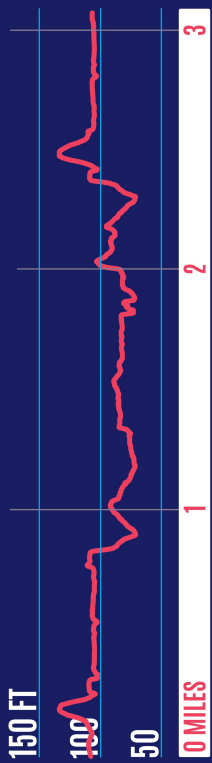

VINTON

COUNTY CROSS COUNTRY

VINTON COUNTY XC INVITATIONAL COURSE MAP

ROUTE PROFILE

5K (3.1 MI) HS COURSE